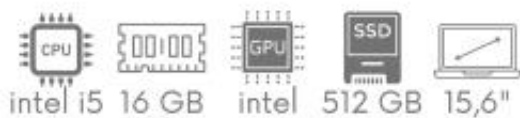

Link do produktu: <https://www.ag.pl/ultrabook-dell-xps-9520-i5-12500h-16gb-512-ssd-15-fhd-win11-gw12mc-p-11976.html>

Ultrabook aluminiowy Dell XPS 9520 i5-12500H 16GB 512 SSD 15,6" FHD+ 1920x1200 WiFi BT Kam Win11 Gw12mc