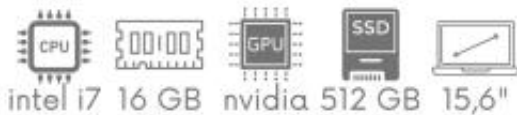

Link do produktu: <https://www.ag.pl/ultrabook-dell-xps-9500-i7-10750h-16gb-512-ssd-15-4k-3840x2400-gtx-1650ti-win11-gw12mc-p-12782.html>

Dell XPS 15 9500 i7-10750H 16GB 512 SSD 15,6" 4K UHD+ 3840x2400 Nvidia GTX 1650Ti 4GB WiFi BT Kam Win11 Gw12mc