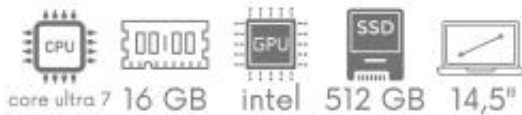

Link do produktu: <https://www.ag.pl/ultrabook-dell-xps-14-9440-ultra-7-155h-16gb-512-ssd-14-fhd-120hz-win11-gw12mc-p-12017.html>

Dell XPS 14 9440 Ultra 7 155H 16GB 512 SSD 14,5" FHD+ 1920x1200 120Hz WiFi BT Kam Win11 PL Gw12mc