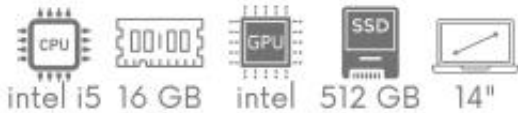

Link do produktu: <https://www.ag.pl/lenovo-thinkpad-x1-carbon-gen-10-i5-1245u-16gb-512-ssd-14-3840x2400-w11p-gw12mc-p-12667.html>

Lenovo ThinkPad X1 Carbon Gen 10 i5-1245U 16GB 512 SSD 14" 4K+ UHD 3840x2400 WiFi BT Kam Win11pro GW12mc