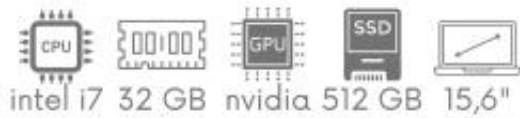

Link do produktu: <https://www.ag.pl/dell-precision-5560-i7-11850h-32gb-512-ssd-15-oled-3456x2160-t1200-4gb-gw12mc-p-12786.html>

DELL Precision 5560 i7-11850H 32GB 512GB SSD 15,6" 3,5K+ 3456x2160 OLED Nvidia T1200 WiFi KAM BT Win11Pro GW12mc