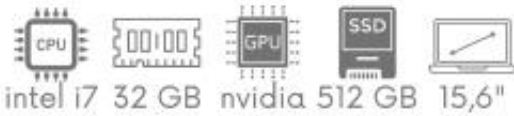

Link do produktu: <https://www.ag.pl/dell-precision-5560-i7-11850h-32gb-512-ssd-15-fhd-1920x1200-t1200-4gb-gw12mc-p-12787.html>

DELL Precision 5560 i7-11850H 32GB 512GB SSD 15,6" FHD+ 1920x1200 Nvidia T1200 WiFi KAM BT Win11Pro GW12mc