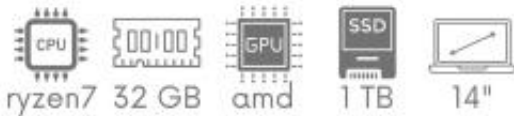

Link do produktu: <https://www.ag.pl/2w1-dell-inspiron-14-7445-amd-ryzen-7-32gb-1tb-ssd-14-fhd-1920x1200-win-11-gw12mc-p-12550.html>